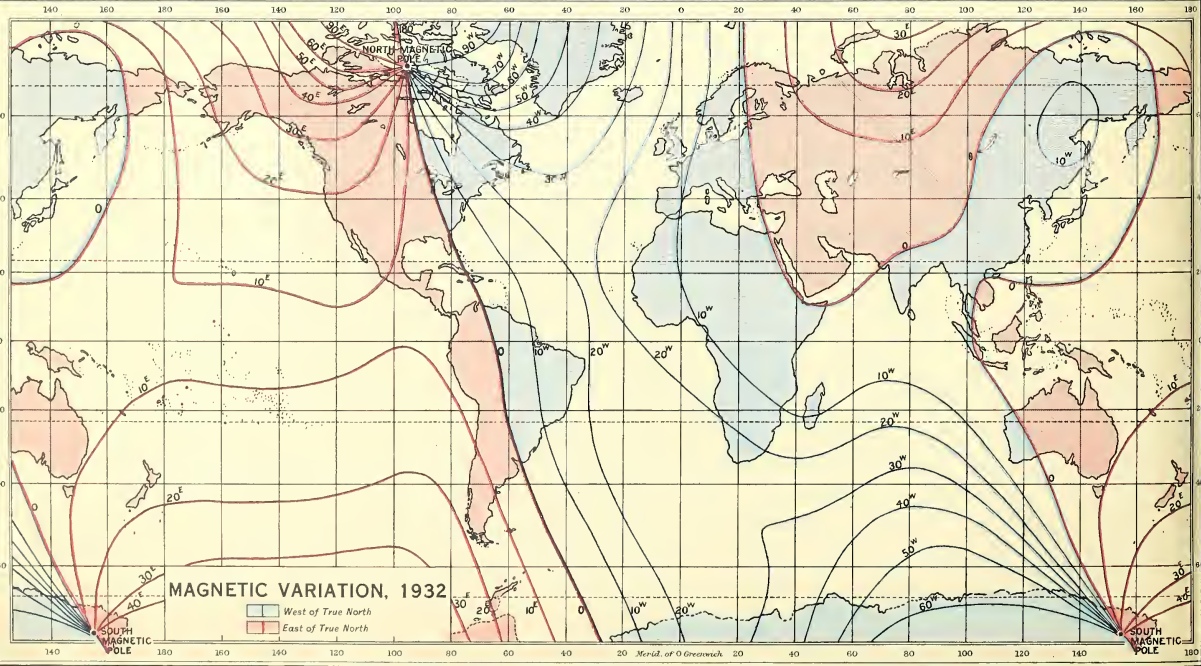

MAGNETIC VARIATION, 1932

■ West of True North
■ East of True North

Note to Ocean Currents

Warm Currents Cold Currents
 direction of the currents is shown by the arrows.
 thickness of the arrows indicates by the number of strokes
 mean speed of the water drift in an hour.
 thick strokes above indicate the number of nautical miles.
 thin strokes below indicate the number of quarters of a mile.
 → 1 mile → 2 miles → 3 miles
 → 1/4 → 2/4 → 3/4